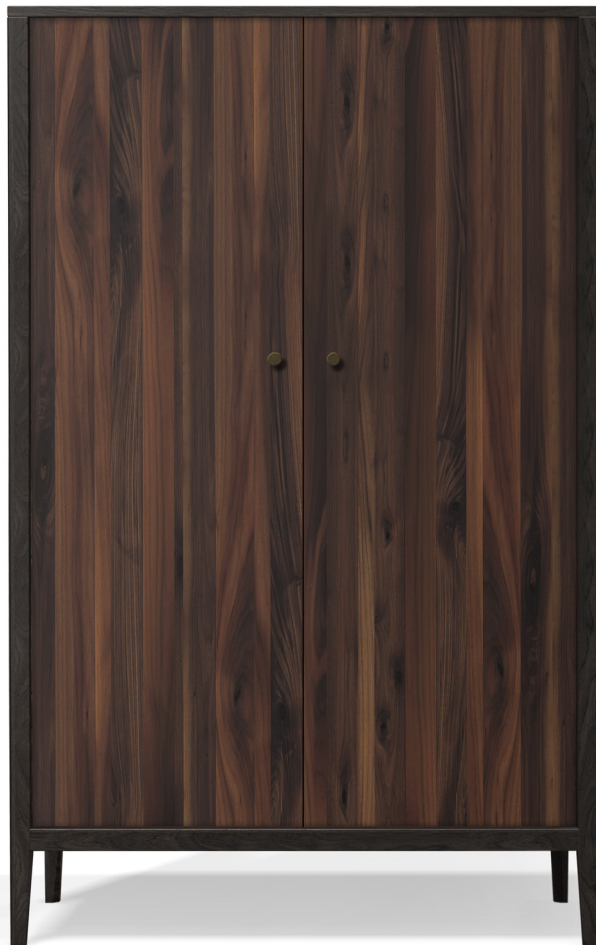

King 582: 80"w x 84"d x 47"h

RIBBON STRIPE WALNUT - W
*available on headboard panel only

CARBON - 94

TAMARIND - 93

WEST BROS
FURNITURE

HAYDEN

design: Blake Tovin

HAYDEN DOOR DRESSER

WEST BROS
FURNITURE

HAYDEN

design: Blake Tovin

HAYDEN CHEST OF DRAWERS

531 - 34 5/8" w x 20" d x 52" h

5 drawers with soft close slides

RIBBON STRIPE WALNUT - W
**available on drawer fronts only*

CARBON - 94

TAMARIND - 93

WEST BROS
FURNITURE

HAYDEN

design: Blake Tovin

HAYDEN DOOR CABINET

541 - 40"w x 16"d x 64"h

2 doors with 3 adjustable shelves & hanging rod

RIBBON STRIPE WALNUT - W
**available on drawer fronts only*

CARBON - 94

TAMARIND - 93

WEST BROS
FURNITURE

HAYDEN

design: Blake Tovin

HAYDEN NIGHT STAND

552 - 22" w x 19" d x 24" h
1 drawer with soft close slide
open shelf

RIBBON STRIPE WALNUT - W
**available on drawer fronts only*