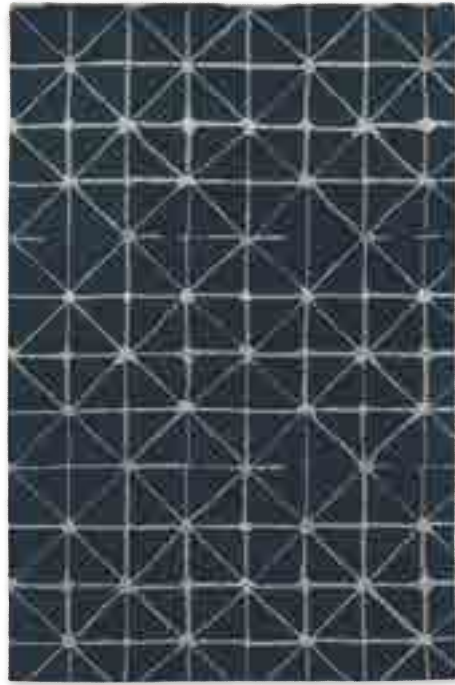

AE12 BEIGE/BLUE

AE13 IVORY

Hand Tufted, 100% Wool with Viscose
Accents, Constructed in India
Available sizes: 1'10" x 2'10", 5' x 8',
8' x 11'

Aspire Collection

AE14 BROWN

AE15 NAVY/BLUE

New!

AE16 IVORY/CORAL