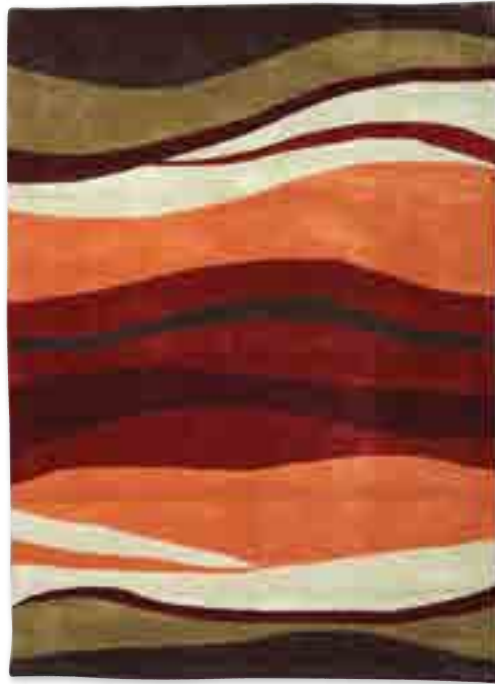

Trio Collection

Hand Tufted, 100% Polyester,
Constructed in China
Available sizes: 1'10" x 2'10", 5' x 7', 8' x 10'

TAD 01 Garnet/Spice

TAD 02 Ivory/Spice

TAD 03 Ivory/Aqua

TAB 326 Red/Green

Hand Tufted, 100% Polyester,
Constructed in China
Available sizes: 1'10" x 2'10", 5' x 7', 8' x 10'